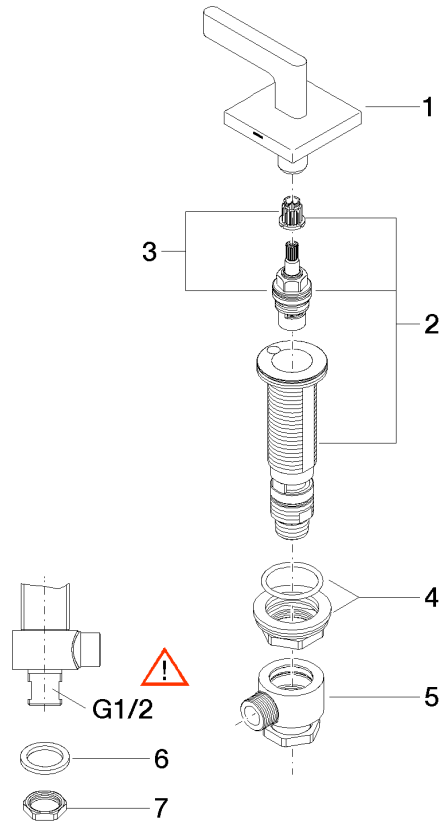

Deck valve clockwise closing hot - Brushed Durabron (23kt Gold)

CL.1

20 000 715

- hole diameter 32 mm
- rosette 60 x 60 mm
- with hot marking

Fits: CL.1, CYO

	Brushed Durabron (23kt Gold)	20 000 715-28
	Chrome	20 000 715-00
	Brushed Platinum	20 000 715-06
	Dark Chrome	20 000 715-19
	Brushed Champagne (22kt Gold)	20 000 715-46
	Champagne (22kt Gold)	20 000 715-47
	Brushed Dark Platinum	20 000 715-99

20 000 715

mm [inches]

Flow rate chart

Certificates

LGA_28688.

20 000 715

Parts for other finishes can be found here: [Chrome](#)

Spare parts list

No.	Item Number	Name	Quantity used	Delivery time
1	90 20 70 057 00-28	handle (hot)	1	20
2	04 17 11 058 33 90	side panel	1	2
3	90 90 03 133 00 90	top	1	2
4	04 23 10 032 78 90	fixing set	1	2
5	04 17 11 023 10 90	distributor	1	2
6	09 30 11 059 90	disc	1	2
7	09 23 10 012 90	nut	1	2