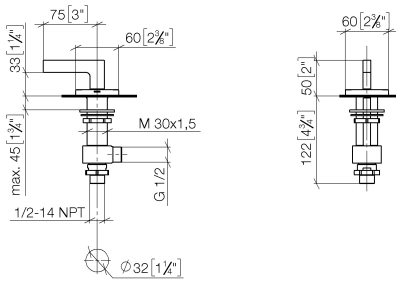

Deck valve clockwise closing hot - Brushed Durabron (23kt Gold)

CL.1

20 000 715

- hole diameter 32 mm
- rosette 60 x 60 mm
- with hot marking

Fits: CL.1, CYO

	Brushed Durabron (23kt Gold)	20 000 715-28
	Chrome	20 000 715-00
	Brushed Platinum	20 000 715-06
	Dark Chrome	20 000 715-19
	Brushed Champagne (22kt Gold)	20 000 715-46
	Champagne (22kt Gold)	20 000 715-47
	Brushed Dark Platinum	20 000 715-99

20 000 715

mm [inches]

Flow rate chart

Certificates

LGA_28688.

20 000 715

Parts for other finishes can be found here: [Chrome](#)

Spare parts list

No.	Item Number	Name	Quantity used	Delivery time
1	90 20 70 057 00-28	handle (hot)	1	20
2	04 17 11 058 33 90	side panel	1	2
3	90 90 03 133 00 90	top	1	2
4	04 23 10 032 78 90	fixing set	1	2
5	04 17 11 023 10 90	distributor	1	2
6	09 30 11 059 90	disc	1	2
7	09 23 10 012 90	nut	1	2